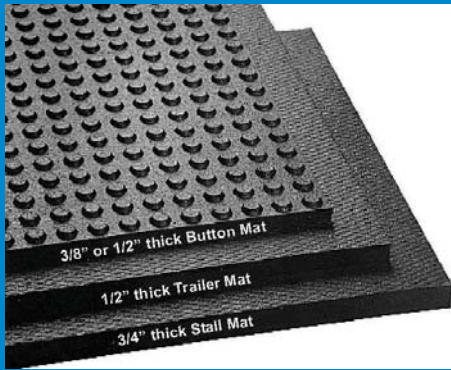

Comfeze Cow Mats

Humane also offers solid mats with 2 different top surfaces, Diamond or Button. Choose from 3/8", 1/2" or 3/4" thickness. We recommend 3/4" mats for Stalls. Our 1/2" Diamond mats are great for Trailers, and our 1/2" Button can be used for extra traction in Wash Racks, Walkways, or Alley Ways. Our 3/8" Diamond mats can be used as Sidewall Liners. All mats are easy to install, totally non-absorbent, and will not harbor or promote bacterial growth.

Standard Size Mats: (custom sizing available)

48 x 72 x 1/2" Diamond or Button Surface

48 x 72 x 3/8" Diamond or Button Surface

48 x 72 x 3/4" Diamond Surface

48 x 66 x 3/4" Diamond Surface

48 x 60 x 3/4" Diamond Surface

STANDARD SIZES:

48" x 72" x 1 3/4"

48" x 66" x 1 3/4"

Above: Supreme Comfort Pads are made from 2 molded solid pieces of rubber, that are then adhered together with a foam insert inside that provides maximum cushioned comfort!!! Just ask the young farmer above about the value of a comfortable stall pad after a hard days work.

BIG LOK is ideal for use along Feed Bunks, Return Alley Ways, Holding Areas, Maternity Pens, and Parlor Floors. They are 3/4" thick and can be interlocked together to cover a large area. The interlocking teeth are 2 1/4" wide, excellent for high traffic areas!!!