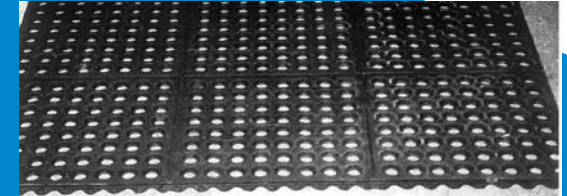

Other Quality Cow Mats From Humane