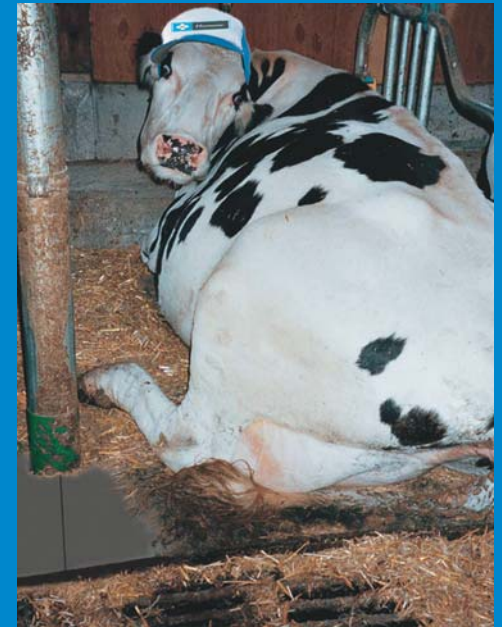

Are Your Girls This Comfortable??

Rest assured, they could be.....